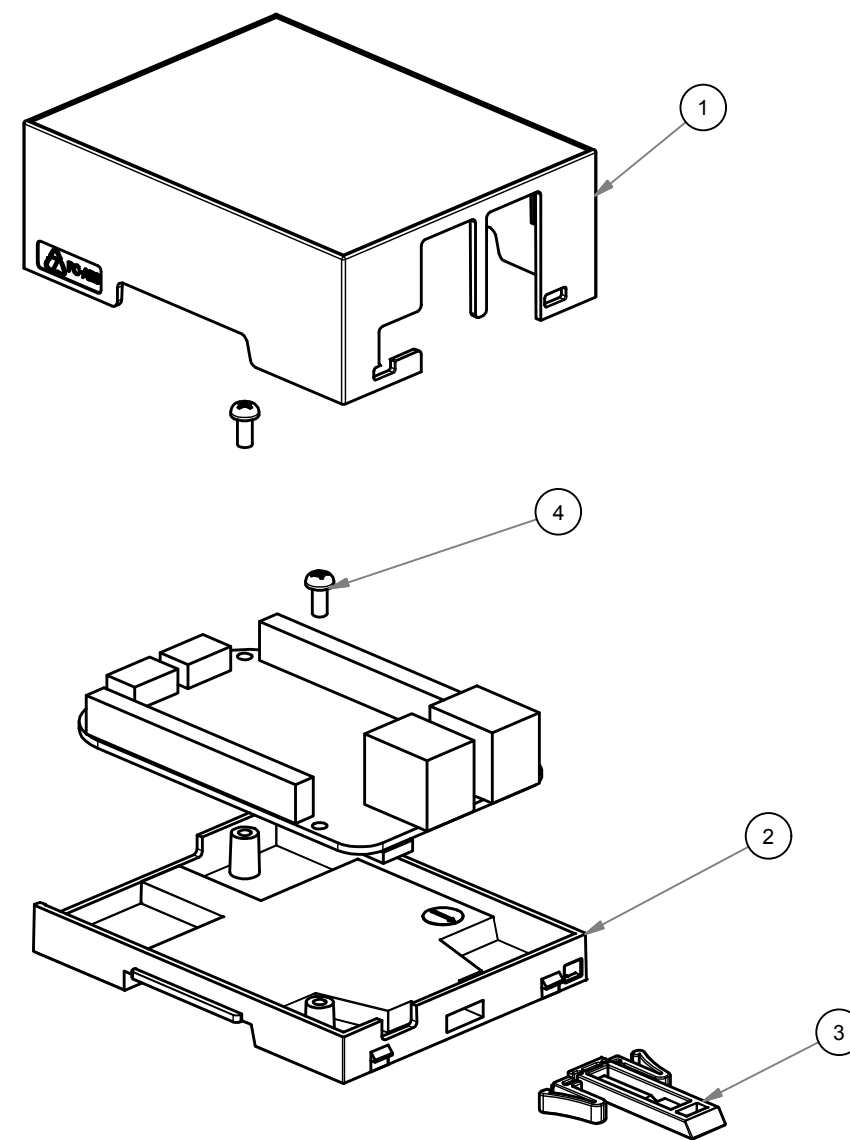

A-A (1:1)

RIF.	Q.TY	DESCRIPTION	DRAWING
1	1	BODY 4M XTS COMPACT BEAGLEBONE GREEN WIRELESS	2.050.00016
2	1	BASE 4M XT BEAGLEBONE	1.001.05203
3	1	MODULAR HOOK LONG	1.001.01900
4	2	SCREW 2.9 X 6.5 TRUNC	8.100.00003

General Tolerance UNI EN 22768/1 Media (m)				
from 0.5 to 3	from 3 to 6	from 6 to 30	from 30 to 120	from 120 to 400
± 0.1	± 0.1	± 0.2	± 0.3	± 0.5

Scale: 1:1	Sheet nr.: 1/1	Drawn: N.R.	Checked: F.F.	Date: 21/03/2018
------------	----------------	-------------	---------------	------------------

Dimension in mm	Material:	Weight:	Cod. Mold:
-----------------	-----------	---------	------------

 www.italtronic.com techcare@italtronic.com	Description: CONTENITORE COMPLETO 4M XTS COMPACT BEAGLEBONE GREEN WIRELESS COMPLETE ENCLOSURE 4M XTS COMPACT BEAGLEBONE GREEN WIRELESS
---------------------------------------------------	----------------------------------------------------------------------------------------------------------------------------------------------

Drawing nr.	Rev.
3.050.00010	00