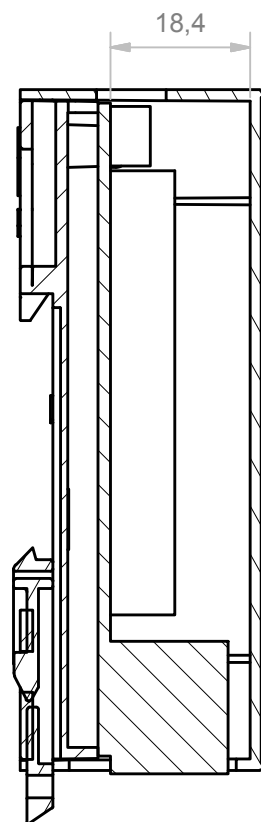

A-A (1:1)

RIF.	Q.TY	DESCRIPTION	DRAWING
1	1	BODY 4M XTS COMPACT BEAGLEBONE GREEN WIRELESS	2.050.00016
2	1	BASE 4M XT BEAGLEBONE	1.001.05203
3	1	MODULAR HOOK LONG	1.001.01900
4	2	SCREW 2.9 X 6.5 TRUNC	8.100.00003

General Tolerance UNI EN 22768/1 Media (m)				
from 0.5 to 3	from 3 to 6	from 6 to 30	from 30 to 120	from 120 to 400
± 0.1	± 0.1	± 0.2	± 0.3	± 0.5

Scale: 1:1	Sheet nr.: 1/1	Drawn: N.R.	Checked: F.F.	Date: 21/03/2018
------------	----------------	-------------	---------------	------------------

Dimension in mm	Material:	Weight:	Cod. Mold:
-----------------	-----------	---------	------------

 www.italtronic.com techcare@italtronic.com	Description: CONTENITORE COMPLETO 4M XTS COMPACT BEAGLEBONE GREEN WIRELESS COMPLETE ENCLOSURE 4M XTS COMPACT BEAGLEBONE GREEN WIRELESS
---------------------------------------------------	----------------------------------------------------------------------------------------------------------------------------------------------

Drawing nr.	Rev.
3.050.00010	00